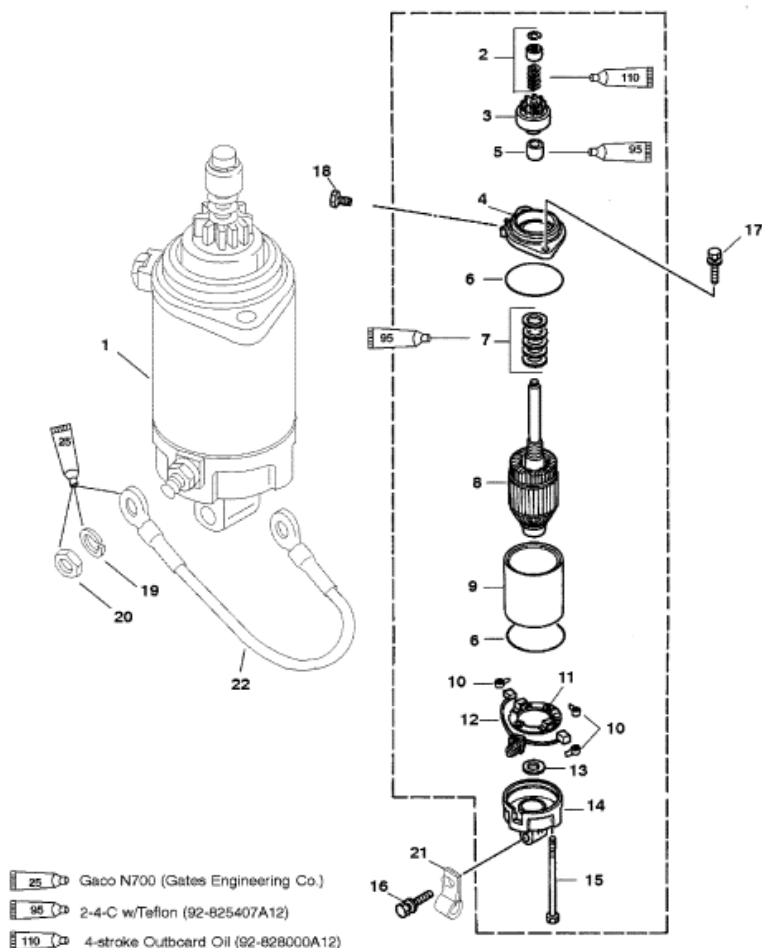

Parts List

Ref	Class	Part	Description	Qty	Comment	Footnote
1	50	825095	STARTER MOTOR	1		
2		809556	RETAINER	1		
3		809555	GEAR	1		
4		809557	BRACKET-FRONT	1		
5		809588	METAL	1		
6	25	809550	O RING	2		
7	12	809548	WASHER KIT	1		
8		809547	ARMATURE	1		
9		809549	STATOR	1		
10	24	809553	SPRING	3		
11		809552	BRUSH HOLDER ASSEMBLY	1		
12		809551	BRUSH SET	1		
13	12	809548 1	WASHER	1		
14		809554	BRACKET-REAR	1		
15	10	809558	BOLT	2		
16	10	40011153	BOLT (M8 X 45)	1		
17	10	824071 7	BOLT (M8 X 30)	2		
18	10	818934 20	BOLT (M8 X 20)	1		
19	13	26992	LOCKWASHER	1		
20	11	64015	NUT	1		
21	54	814634	J CLAMP	1		
22	84	93388A 6	CABLE	1		

- Gaco N700 (Gates Engineering Co.)
- 2-4-C w/Teflon (92-825407A12)
- 4-stroke Outboard Oil (92-828000A12)